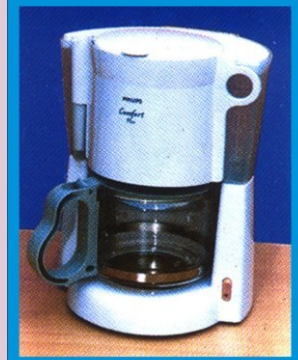

Article no. **(MI-36)**
Product: Coffee Machine

240 mm -Dia

Description: White Colour, Capacity 10 cups